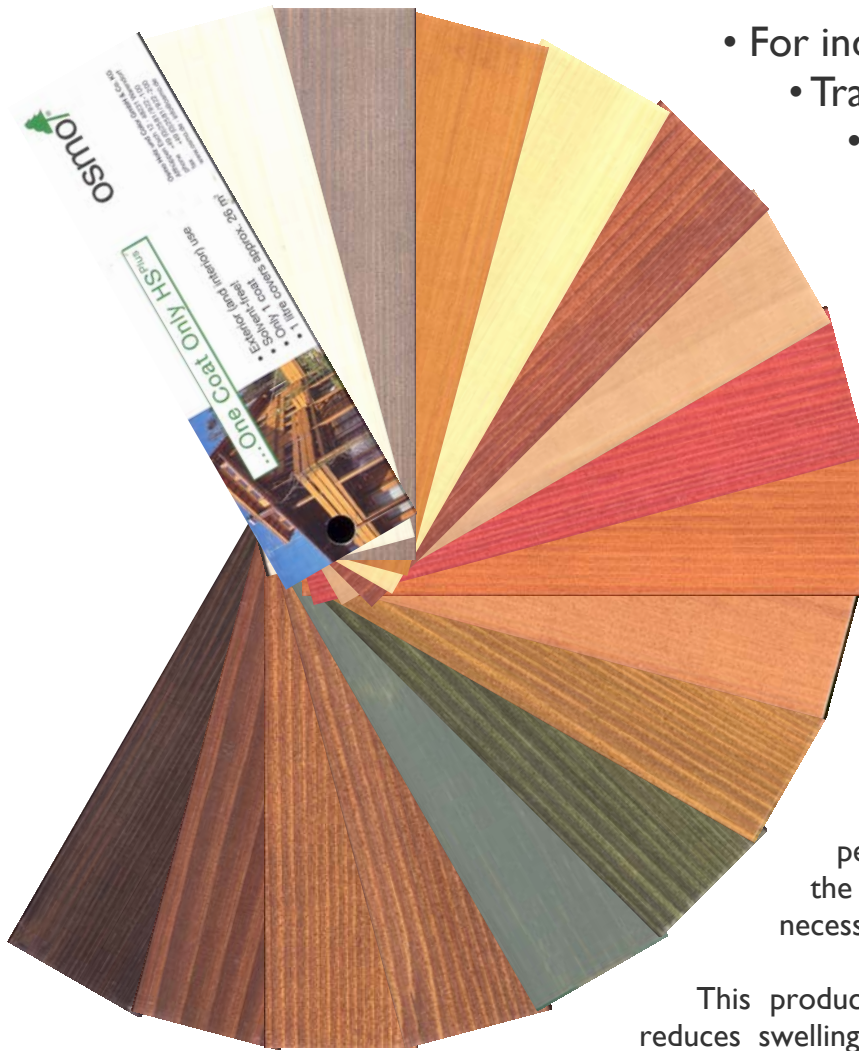

OSMO One Coat Only HS

- For indoor and outdoor use
- Transparent — satin-matt
- Applies with one coat
- Extremely high solids content
- Available in 16 colors
- 1 liter covers 175-275 s.f.

OSMO One Coat Only HS is a transparent, satin-matt and microporous wood finish for exterior and interior use. Just one thin coat is sufficient to obtain optimum surface protection and a beautiful, lasting finish.

The product is manufactured on a base of sustainable plant oils that have a particularly high penetrative capability. The grain and structure of the wood is accentuated.

OSMO One Coat Only HS will not crack, flake, peel, or blister. Renovation is easy: simply clean the surface and paint over (minimal sanding may be necessary for old finishes).

This product is water repellent, controls moisture, and reduces swelling and shrinkage. It allows wood to breathe, keeping it healthy.

OSMO One Coat Only HS can be reapplied without leaving visible brush marks and will not dry during the application process. It is suitable for all timbers and can be recommended for renewing old micro-porous finishes.

Available colors shown above clockwise from cover

| | | | | | |
|------|------------------|------|------------------|------|----------|
| 9211 | White Spruce * | 9234 | Scandinavian Red | 9261 | Walnut |
| 9212 | Silver Poplar | 9235 | Red Cedar | 9262 | Teak |
| 9221 | Pine | 9236 | Larch | 9264 | Rosewood |
| 9222 | Natural Spruce * | 9241 | Oak | 9271 | Ebony |
| 9232 | Mahogany | 9242 | Fir Green | | |
| 9233 | Hemlock * | 9252 | Patina | | |